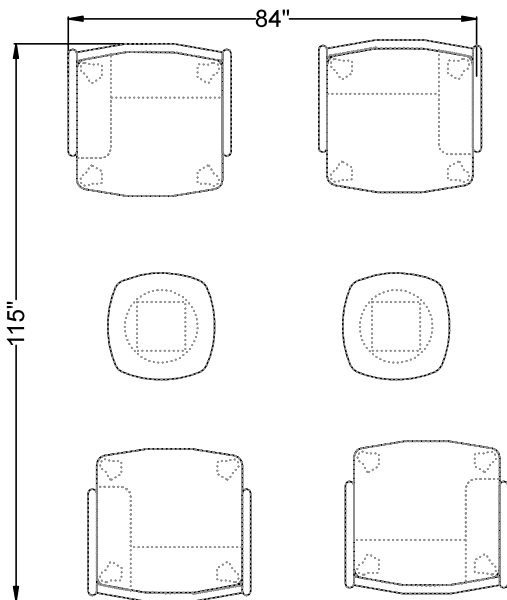

#	Catalogue Part Number	Description	Quantity	Ext. List
1	MOT MTL305UAL	Moto 31 3/4d x 33 1/2w Inline Club Chair w/Arm - Left & Privacy Surround	1	\$3,414.00
2	MOT MTL305UAL	Moto 31 3/4d x 33 1/2w Inline Club Chair w/Arm - Left & Privacy Surround	1	\$3,414.00
3	MOT MTL305UAR	Moto 31 3/4d x 33 1/2w Inline Club Chair w/Arm - Right & Privacy Surround	1	\$3,414.00
4	MOT MTL305UAR	Moto 31 3/4d x 33 1/2w Inline Club Chair w/Arm - Right & Privacy Surround	1	\$3,414.00
5	MOT MTVP22SQCL	Moto 22d x 22w x 26h Squircle Top Conical Base Pull-Up Table	2	\$3,186.00
			Total	\$16,842.00