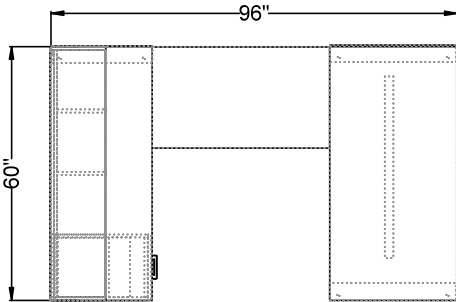

Vision VST116

#	Catalogue Part Number	Description	Quantity	Ext. List
1	VSN GP0243SB	43" Metal Support Rail for Work Surface 2W 43 L 3/4H	1	\$83.00
2	VSN VSB2428FSQ	Vision Metal Rectangular Base (for Peninsula) - 2d x 23 13/16w x 28 5/16h	1	\$620.00
3	VSN VSB3028FSQ	Vision Metal Rectangular Base (for Peninsula)- 2d x 29 13/16w x 28 5/16h	2	\$1,314.00
4	VSN VST1060WCU	Vision 13d x 60w x 10h Wall Mount Cubby - 4 Compartments	1	\$819.00
5	VSN VST1624MBBF	Vision 24d x 16w x 28h Modular Box/Box/File Pedestal	1	\$776.00
6	VSN VST1628MPBK	15 1/8 Modular Full Height Back Panel for Modular Pedestal- Laminate	1	\$150.00
7	VSN VST2460MCT	Vision 24 x 60 Modular Credenza Top	1	\$392.00
8	VSN VST3060MCT	Vision 30 x 60 Modular Rectangular Desk Top	1	\$486.00
9	VSN VST4224MCT	Vision 24 x 42 Modular Return / Bridge Top	1	\$311.00
			Total	\$4,951.00