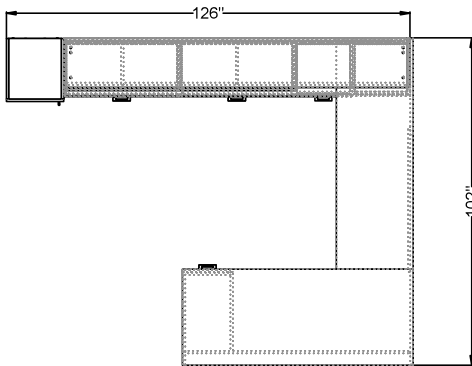

# Vision vsv019

#	Catalogue	Part Number	Description	Quantity	Ext. List
1	VSN	VSV16108WSDC	Vision 16d x 108w x 24h Wall Mount Overhead Cab w/2 Sliding Doors & Cubbies	1	\$5,545.00
2	VSN	VSV2018-72WL	Vision 20d x 18w Wardrobe - Left	1	\$3,005.00
3	VSN	VSV3072RDF	Vision 30 x 72 Single Ped Desk, Right w/Recessed Modesty	1	\$3,095.00
4	VSN	VSVB10219MBK	Vision Veneer Modular Bench Height Back Panel - Vertical Grain - 102d x 18 3/4w x 3/4h	1	\$580.00
5	VSN	VSVB18108MT	Vision 18d x 108w Modular Bench Height Top	1	\$566.00
6	VSN	VSVB1818MHR	Vision 18d x 18w x 18 3/4h Modular Bench Height - Hinged Door - Right	1	\$1,055.00
7	VSN	VSVB1818MOS	Vision 18d x 18w x 18 3/4h Modular Bench Height - Open Shelf	1	\$935.00
8	VSN	VSVB1836MBF	Vision 18d x 36w x 18 3/4h Modular Bench Height - Box/File	2	\$2,856.00
9	VSN	VSVB2472LSHR	Vision 24 x 72 Bench Height Supported Shell Return - Left	1	\$1,840.00
				<b>Total</b>	<b>\$19,477.00</b>