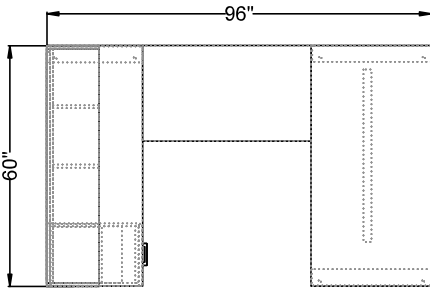

Vision vsv116

#	Catalogue Part Number	Description	Quantity	Ext. List
1	VSN GP0243SB	43" Metal Support Rail for Work Surface 2W 43 L 3/4H	1	\$83.00
2	VSN VSB2428FSQ	Vision Metal Rectangular Base (for Peninsula) - 2d x 23 13/16w x 28 5/16h	1	\$620.00
3	VSN VSB3028FSQ	Vision Metal Rectangular Base (for Peninsula)- 2d x 29 13/16w x 28 5/16h	2	\$1,314.00
4	VSN VSV1060WCU	Vision 13d x 60w x 10h Wall Mount Cubby - 4 Compartments	1	\$1,294.00
5	VSN VSV1624MBBF	Vision 24d x 16w x 28h Modular Box/Box/File Pedestal	1	\$1,286.00
6	VSN VSV1628MPBK	15 1/8 Modular Full Height Back Panel for Modular Pedestal-Veneer	1	\$417.00
7	VSN VSV2460MCT	Vision 24 x 60 Modular Credenza Top	1	\$779.00
8	VSN VSV3060MCT	Vision 30 x 60 Modular Rectangular Desk Top	1	\$1,027.00
9	VSN VSV4224MCT	Vision 24 x 42 Modular Return/Bridge Top	1	\$565.00
Total				\$7,385.00