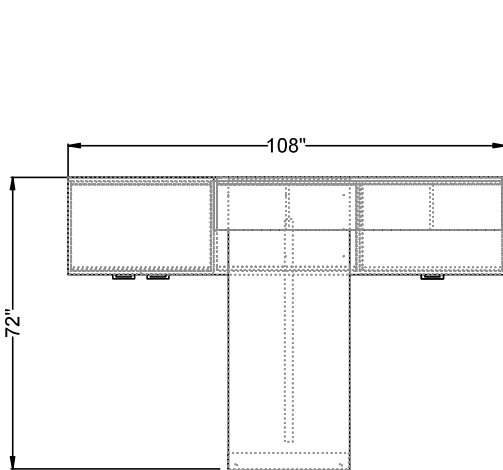

Vision VSV120

#	Catalogue Part Number	Description	Quantity	Ext. List
1	VSN GP0255SB	55" Metal Support Rail for Work Surface 2W 55 L 3/4H	1	\$97.00
2	VSN VSB3028FSQ	Vision Metal Rectangular Base (for Peninsula)- 2d x 29 13/16w x 28 5/16h	1	\$657.00
3	VSN VSV1072WCU	Vision 13d x 72w x 10h Wall Mount Cubby - 4 Compartments	1	\$1,534.00
4	VSN VSV3072MCT	Vision 30 x 72 Modular Rectangular Desk Top	1	\$1,231.00
5	VSN VSVB1030ASP	Vision Bench Height Support Wth Metal Braces - 9 3/4d x 29 5/8w x 8.5h	1	\$535.00
6	VSN VSVB24108MT	Vision 24d x 108w Modular Bench Height Top	1	\$631.00
7	VSN VSVB2436MBF	Vision 24d x 36w x 18 3/4hH Modular Bench Height - Box/File	1	\$1,539.00
8	VSN VSVB2436MHD	Vision 24d x 36w x 18 3/4h Modular Bench Height - Hinged Doors	1	\$1,381.00
9	VSN VSVB2436MOS	Vision 24d x 36w x 18 3/4h Modular Bench Height - Open Shelf	1	\$1,196.00
Total				\$8,801.00