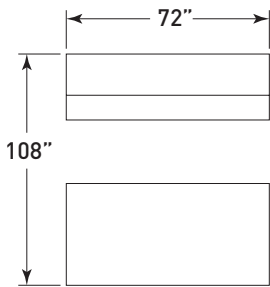

BG001 table desk with credenza and overhead storage

MODEL

- BG1572SO
- BG2472KC
- BG3672TD

DESCRIPTION

- storage overhead cabinet
- 72" w kneespace credenza, angled molding
- 72" w x 36" d table desk

QTY PRICE EA