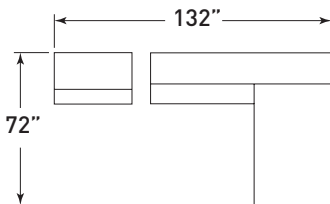

BG002 pedestal desk with overhead storage and bookcase

MODEL	DESCRIPTION	QTY	PRICE EA
BG3072RD	30" w pedestal desk, right angled molding	1	\$3,610
BG2442ELR	42" w executive return, left, angled molding	1	\$2,487
BG1572CO	72" w storage overhead cabinet w/glass doors	1	\$4,517
BG3630LF	36" w lateral file, angled molding	1	\$2,01
BG1536BO	42" h bookcase overhead	1	\$1,195
TOTAL LIST			\$13,850