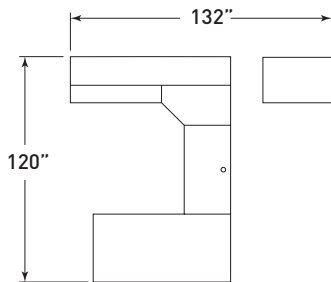

BG003 U-group with overhead storage and lateral file

MODEL	DESCRIPTION	QTY	PRICE EA
BG1584SO	storage overhead cabinet	1	\$3,052
BG2448EB	executive bridge	1	\$1,312
BG2448ELR	executive return, left, angled molding	1	\$2,582
BG3636ELCU	executive corner unit, left	1	\$2,403
BG3654LF	lateral file, angled molding	1	\$3,629
BG3672RD	pedestal desk, right, angled molding	1	\$3,735
TOTAL LIST			\$16,713