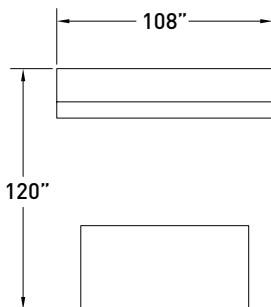

BG004 double pedestal desk and back storage wall

MODEL	DESCRIPTION	QTY	PRICE EA
BG4284ED	executive desk with leather inlay, scalloped molding	1	\$8,465
BG2436MLF	modular lateral file, scalloped molding	2	\$2,242
BG2436MSC	modular storage cabinet	1	\$1,833
BG24108MCT	modular credenza top	1	\$1,289
BG24108MCB	modular credenza base	1	\$670
BG1542MGBC	modular grille door bookcase	2	\$2,375
BG1542MBC	modular open bookcase	1	\$1,322
BG15108MCT	modular bookcase top	1	\$903
TOTAL LIST			\$23,716