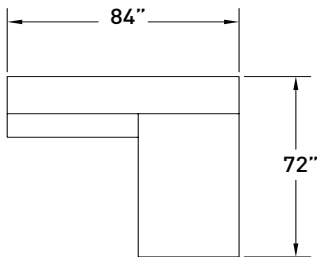

BG005 L-group with lateral file and overhead storage

MODEL	DESCRIPTION	QTY	PRICE EA
BG3672RD	36" w pedestal desk, right	1	\$3,735
BG158400	open storage overhead cabinet	1	\$2,900
BG2448ELR	48" w executive return, left	1	\$3,145
TOTAL LIST			\$9,780