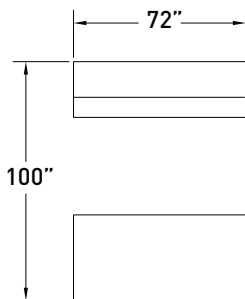

BG006 double pedestal desk with back storage wall

MODEL	DESCRIPTION	QTY	PRICE EA
BG1572CO	storage overhead cabinet w/glass doors	1	\$4,157
BG2472SC	storage credenza w/hinged doors, angled molding	1	\$3,893
BG3672DD	double ped desk with leather inlay, angled molding	1	\$7,036
TOTAL LIST			\$15,086