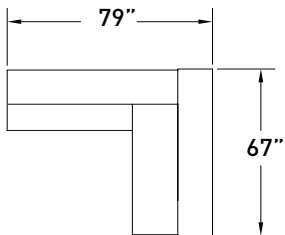

BG007 L-unit reception station

MODEL

BG3066RD
BG2448ELR
BG13114LTC

DESCRIPTION

single pedestal desk, angled molding
executive return, left, angled molding
transaction counter for "L" unit

QTY PRICE EA

1 \$3,485
1 \$2,582
1 \$1,725