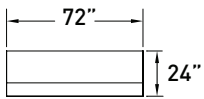

BG008 peninsula desk with storage

MODEL	DESCRIPTION	QTY	PRICE EA
BG3672RB	bullet peninsula desk, right	1	\$3,961
04WB	wood column base	1	\$690
BG2448LLR	lateral file return, left	1	\$3,145
BG1584SO	storage overhead cabinet w/four doors	1	\$3,052
BG2472LFC	lateral file credenza	1	\$4,050
BG1542MBC	modular open bookcase	2	\$1,322
BG1572MCT	modular bookcase top	1	\$610
TOTAL LIST			\$18,152