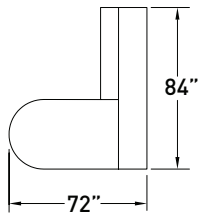

BG008 peninsula desk with storage

MODEL	DESCRIPTION	QTY	PRICE EA
BG3672RB	bullet peninsula desk, right	1	\$3,961
04WB	wood column base	1	\$690
BG2448LLR	lateral file return, left	1	\$3,145
BG1584SO	storage overhead cabinet w/four doors	1	\$3,052
BG2472LFC	lateral file credenza	1	\$4,050
BG1542MBC	modular open bookcase	2	\$1,322
BG1572MCT	modular bookcase top	1	\$610
TOTAL LIST			\$18,152