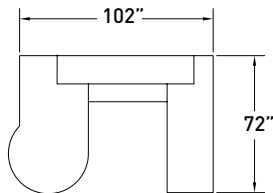

**BG009** P-top peninsula desk with wall mounted storage

MODEL	DESCRIPTION	QTY	PRICE EA
BG4272LP	p-top peninsula desk, left	1	\$3,970
04WB	wood column base	1	\$690
BG2442EB	executive bridge	1	\$1,209
BG2472RC	pedestal credenza, right	1	\$3,356
BG1572WSO	wall mount overhead w/four doors	1	\$2,783
<b>TOTAL LIST</b>			<b>\$12,008</b>