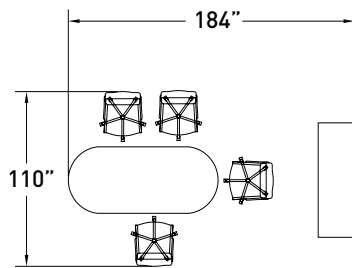

BG010 conference area

MODEL	DESCRIPTION	QTY	PRICE EA
BG4296RT	racetrack top	1	\$3,786
BG33CB	cabriole base	2	\$1,125
BG2472BSC	buffet credenza, angled molding	1	\$5,062
HB2905	harbor executive swivel, com	4	\$1,552
TOTAL LIST			\$17,306