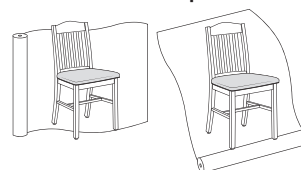

All COM orders must include the following:

- Vendor's name, pattern name and color
- Sample of the fabric attached to order
- Model numbers of items for fabric application
- Special application instructions (e.g., all stripes will be applied front to back unless specified otherwise)
- Customer and purchase order number

Ship prepaid COM material to:
JSI
Attn: COM Department
932 Mill Street
Jasper, IN 47546

Application of fabric:
Railroaded   Up the Roll