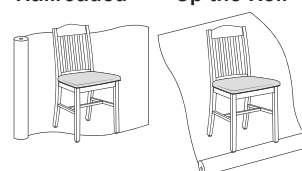

All COM orders must include the following:

- Vendor's name, pattern name and color
- Sample of the fabric attached to order
- Model numbers of items for fabric application
- Special application instructions (e.g., all stripes will be applied front to back unless specified otherwise)
- Customer and purchase order number

Ship prepaid COM material to:
JSI
Attn: COM Department
932 Mill Street
Jasper, IN 47546

Application of fabric:
Railroaded   Up the Roll