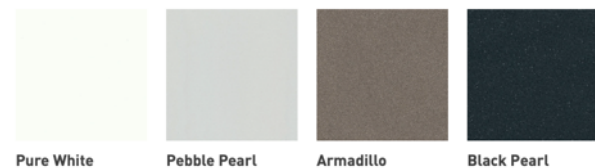

Solid Surface