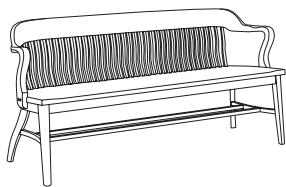

Bench 49", Wood Back and Seat

991A All Wood

991C Uph. Seat

- casters not available

991A  
all wood

991C  
uph. seat

Dimensions	D	W	H
Overall	23	49 ½	33
Seat	17 ¾	45 ¼	18 ¼
Arm			28 ½
Upholstery		Shipping	
COM Ydg	7/8	Ctn Wt	76
COL Sq Ft	23	Cu Ft	31

Bench 69", Wood Back and Seat

993A All Wood

993C Uph. Seat

· casters not available

993A  
all wood

993C  
uph. seat

Dimensions	D	W	H
Overall	23	69 1/2	33 1/2
Seat	18	66 1/4	18
Arm			28 1/2
Upholstery		Shipping	
COM Ydg	2 1/4	Ctn Wt	109
COL Sq Ft	23	Cu Ft	47