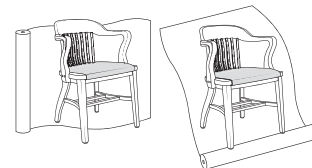

Application of fabric:

Railroaded   Up the Roll

All COM orders will ship at standard lead time from receipt of COM except for orders requiring special custom matched finishes.

5. Optional trim nails - add $102 list per chair; add $130 list per bench