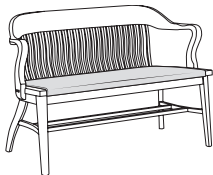

Bench 49", Wood Back and Seat

991A All Wood

991C Uph. Seat

- casters not available

991A  
all wood

991C  
uph. seat

Dimensions	D	W	H
Overall	23	49 ½	33
Seat	17 ¾	45 ¼	18 ¼
Arm			28 ½
Upholstery		Shipping	
COM Ydg	7/8	Ctn Wt	76
COL Sq Ft	23	Cu Ft	31