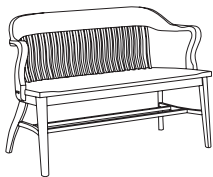

Guest Chair with Low Arms, Wood Back and Seat

984A All Wood

984C Uph. Seat

- low arm - 26" arm height
- optional front leg casters available
- add \$54 list for set of 2 casters

Now!

984A  
all wood

984C  
uph. seat

Dimensions	D	W	H
Overall	22 ½	22 ¼	33
Seat	17 ¾	19 ½	18 ¼
Arm			26
Upholstery		Shipping	
COM Ydg	1	Ctn Wt	38
COL Sq Ft	12	Cu Ft	13

All Wood	\$1,075
COM	\$1,156
A	\$1,185
B	\$1,204
COL/C	\$1,239
D	\$1,286
E	\$1,333
F	\$1,379
G	\$1,448
H	\$1,523
I	\$1,635
J	\$1,770
L1	\$1,461
L2	\$1,534

Bench 49", Wood Back and Seat

991A All Wood

991C Uph. Seat

- casters not available

991A  
all wood

991C  
uph. seat

Dimensions	D	W	H
Overall	23	49 ½	33
Seat	17 ¾	45 ¼	18 ¼
Arm			28 ½
Upholstery		Shipping	
COM Ydg	7/8	Ctn Wt	76
COL Sq Ft	23	Cu Ft	31