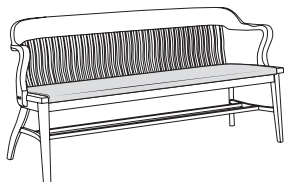

Bench 69", Wood Back and Seat

993A All Wood

993C Uph. Seat

· casters not available

993A  
all wood

993C  
uph. seat

Dimensions	D	W	H
Overall	23	69 1/2	33 1/2
Seat	18	66 1/4	18
Arm			28 1/2
Upholstery		Shipping	
COM Ydg	2 1/4	Ctn Wt	109
COL Sq Ft	23	Cu Ft	47