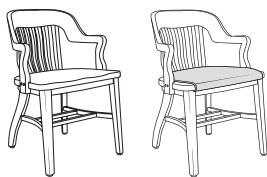

Now!

983A  
all wood

983C  
uph. seat

Dimensions	D	W	H
Overall	12 ½	20	32 ¼
Seat	18 ¼	20 ¾	19 ¼
Upholstery		Shipping	
COM Ydg	1	Ctn Wt	37
COL Sq Ft	12	Cu Ft	13

All Wood	\$899
COM	\$986
A	\$1,012
B	\$1,031
COL/C	\$1,066
D	\$1,113
E	\$1,157
F	\$1,207
G	\$1,274
H	\$1,346
I	\$1,461
J	\$1,597
L1	\$1,287
L2	\$1,362

Guest Chair with Low Arms, Wood Back and Seat

984A All Wood

984C Uph. Seat

- low arm - 26" arm height
- optional front leg casters available
- add \$54 list for set of 2 casters

Now!

984A  
all wood

984C  
uph. seat