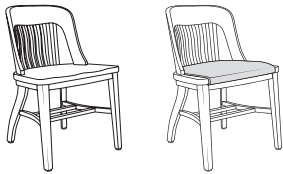

Description

① Model

Specifications

List Price Per Grade

Guest Chair Armless, Wood Back and Seat

983A All Wood

983C Uph. Seat

- optional front leg casters available
- add \$54 list for set of 2 casters

Now!

983A  
all wood

983C  
uph. seat

Dimensions	D	W	H
Overall	12 ½	20	32 ¼
Seat	18 ¼	20 ¾	19 ¼
Upholstery		Shipping	
COM Ydg	1	Ctn Wt	37
COL Sq Ft	12	Cu Ft	13

All Wood	\$899
COM	\$986
A	\$1,012
B	\$1,031
COL/C	\$1,066
D	\$1,113
E	\$1,157
F	\$1,207
G	\$1,274
H	\$1,346
I	\$1,461
J	\$1,597
L1	\$1,287
L2	\$1,362