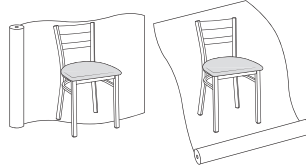

5. Fabric Selection - Please supply the following:

- Fabric vendor
- Pattern name
- Pattern color

[For a complete list of JSI Graded-In Fabric click here](#)

All COM orders must include the following:

- Vendor's name, pattern name and color
- Sample of the fabric attached to order
- Model numbers of items for fabric application
- Special application instructions (e.g., all stripes will be applied front to back unless specified otherwise)
- Customer and purchase order number

Ship prepaid COM material to:
JSI
Attn: COM Department
932 Mill Street
Jasper, IN 47546

Application of fabric:
Railroaded   Up the Roll

All COM orders will ship at standard lead time from receipt of COM except for orders requiring special custom matched finishes.