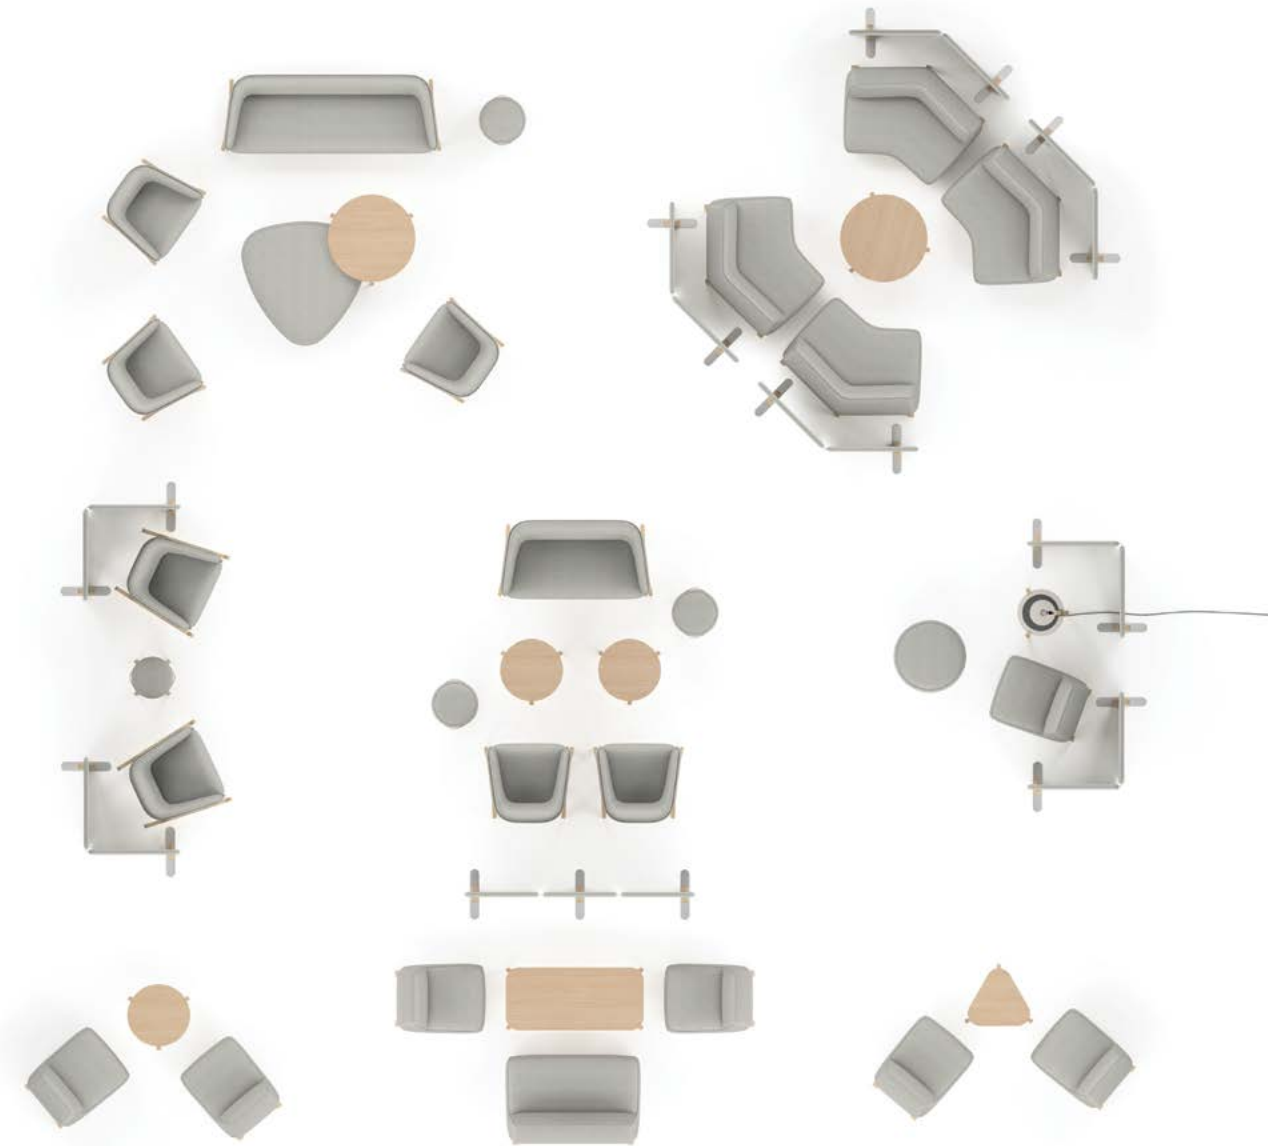

 JSI indie

residential, freestanding lounge

indie

**embrace the trend**

A contemporary, freestanding lounge collection that embraces the current trend of a relaxed sit, with styling toward residential aesthetics. This collection brings the feeling of home into the work environment and yields an inviting sit while withstanding public space usage. A cohesive offering, Indie components seamlessly work together in public spaces, but also beautifully stand alone for more intimate settings.

indie

sit back & relax

Tailored to users needs as they shift throughout the day - providing comfort and flexibility with no ground rules.

JSI

READING ASSIGNMENT  
DUE THURSDAY  
CHAPTER 6

indie

JSI

functional aesthetic

Adaptable lounge accessories provide additional convenience and storage for open, collaborative environments.

indie

private + peaceful

Create privacy and acoustical barriers with Indie Wall Tiles and Freestanding Screens.

**accessories**  
 sconce  
 magazine pouch  
 marker or cork board  
 knob  
 shelf  
 planter

Indie designed by Most Modest