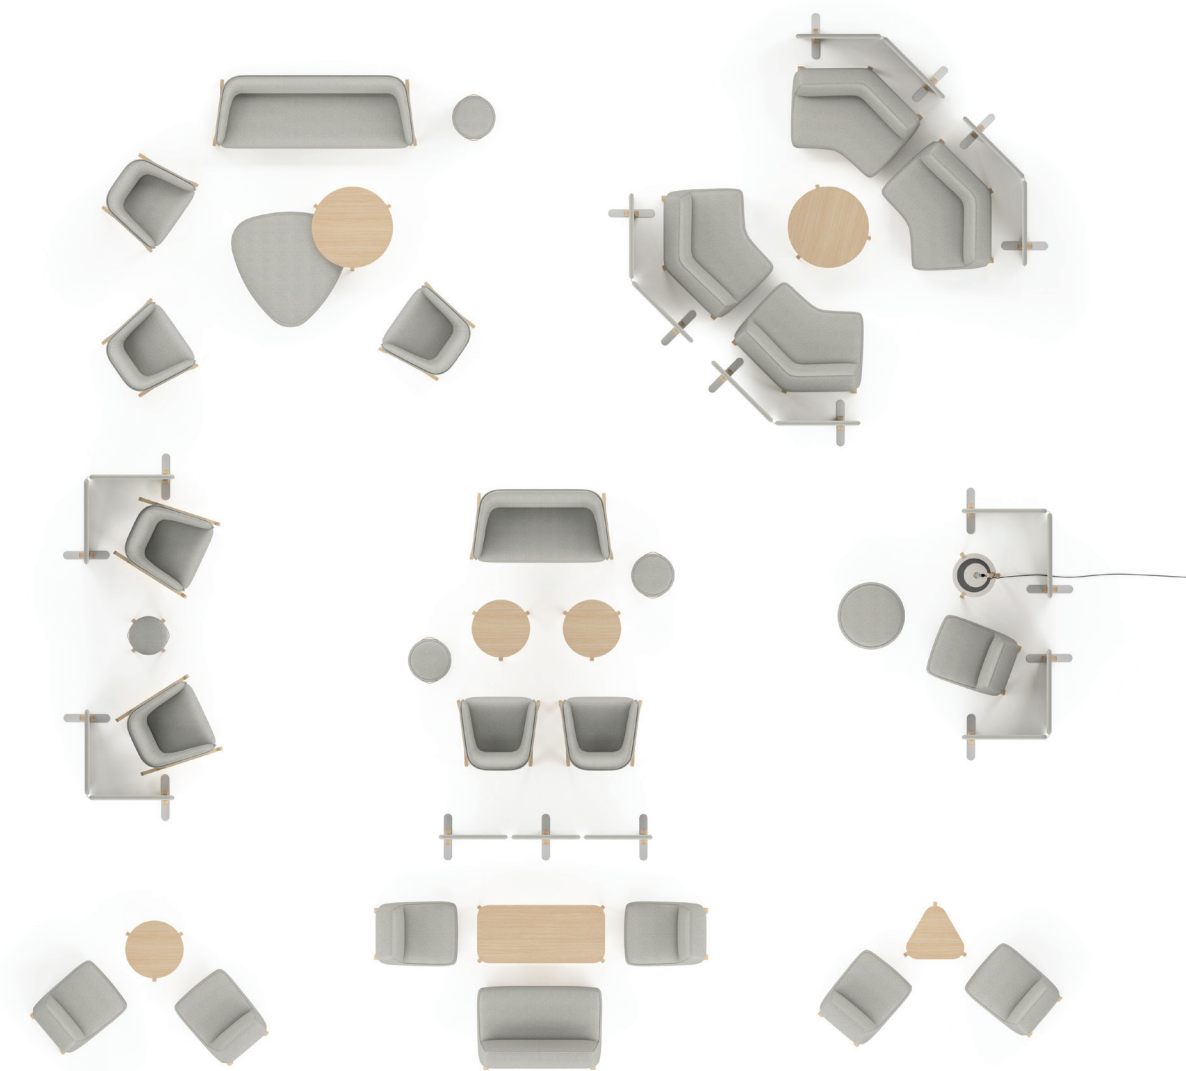

an inviting collection

NEW

**SETTLE INTO
ELEVATED COMFORT.**

A contemporary, freestanding lounge collection that embraces the current trend of a relaxed sit, with styling toward residential aesthetics.

Designed by Justin Champaign

meet Indie.

EMBRACE THE TREND.

—
This collection brings the feeling of home into the work environment and yields an inviting sit while withstanding public space usage.

SIT BACK AND RELAX.

Tailored to users' needs as they shift throughout the day - providing comfort and flexibility with no ground rules.

FUNCTIONAL AESTHETIC.

Adaptable lounge accessories provide additional convenience and storage for open, collaborative environments.

PRIVATE AND PEACEFUL.

—
Create privacy and acoustical barriers with Indie Wall Tiles and Freestanding Screens.

INDIE

leg lounge

rocker

low lounge

benches

tables

lamps

freestanding screens