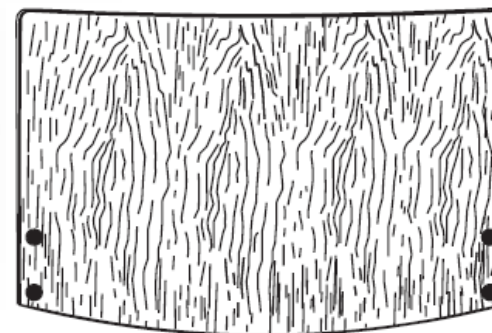

WALNUT VENEER PLYWOOD
optional
all walnut finishes available