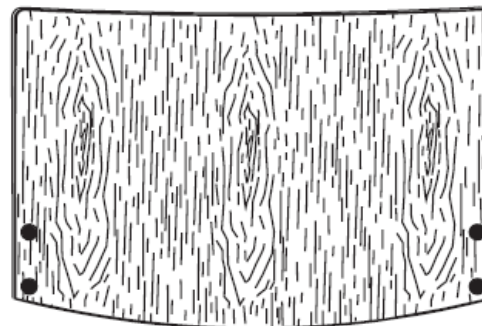

KNOX

WOOD BACKS

plywood

maple

walnut

double cut

horizontal grain direction

back cap matches frame color

handle cut out is an option

applies to all models except bariatrics

MAPLE VENEER PLYWOOD
standard
all maple finishes and coordinates available