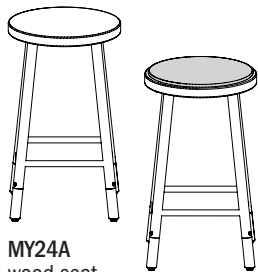

Description

1 Model

Specifications

List Price Per Grade

Barstool

MY30A
wood seat

MY30C
uph. seat pad

MY30A
MY30C - Uph. Pad

- tiered pricing for metal finish options, see pg 107
- 4" wood foot with exposed bolts
- metal stretcher rails on sides and front and back

Dimensions	D	W	H
Overall	19 1/2	19 1/2	30
Seat	16	16	30
Upholstery		Shipping	
COM Ydg	1/2	Ctn Wt	17
COL Sq Ft	14	Cu Ft	12

Wood Seat	\$633
COM	\$701
A	\$707
B	\$718
COL/C	\$737
D	\$762
E	\$787
F	\$826
G	\$868
H	\$912
I	\$982
J	\$1,065
L1	\$943
L2	\$1,009

Counter Height Stool

MY24A
wood seat

MY24C
uph. seat pad

MY24A
MY24C - Uph. Pad