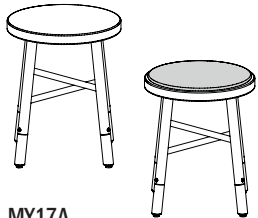

- tiered pricing for metal finish options, see pg 107
- 4" wood foot with exposed bolts
- metal stretcher rails on sides and front and back

Dimensions	D	W	H
Overall	19 1/2	19 1/2	30
Seat	16	16	30
Upholstery		Shipping	
COM Ydg	1/2	Ctn Wt	17
COL Sq Ft	14	Cu Ft	12

Wood Seat	\$633
COM	\$701
A	\$707
B	\$718
COL/C	\$737
D	\$762
E	\$787
F	\$826
G	\$868
H	\$912
I	\$982
J	\$1,065
L1	\$943
L2	\$1,009

Counter Height Stool

MY24A
wood seat

MY24C
uph. seat pad

MY24A
MY24C - Uph. Pad

- tiered pricing for metal finish options, see pg 107
- 4" wood foot with exposed bolts
- metal stretcher rails on sides and front and back

Dimensions	D	W	H
Overall	19 1/2	19 1/2	24
Seat	16	16	24
Upholstery		Shipping	
COM Ydg	1/2	Ctn Wt	17
COL Sq Ft	14	Cu Ft	12

Wood Seat	\$633
COM	\$701
A	\$707
B	\$718
COL/C	\$737
D	\$762
E	\$787
F	\$826
G	\$868
H	\$912
I	\$982
J	\$1,065
L1	\$943
L2	\$1,009

Seated Height Stool

MY17A
wood seat

MY17C
uph. seat pad

MY17A
MY17C - Uph. Pad