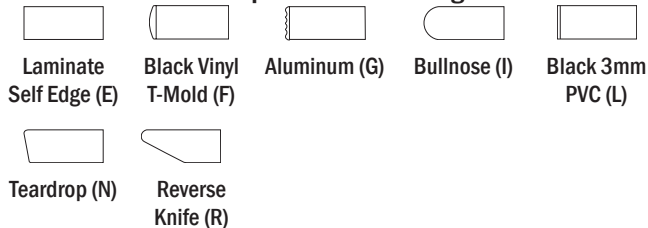

**5. Edge Profile Options:**

**Overlay tops with internal edges**

**Inset tops with external edges**

**6. Order any standard pattern from Wilsonart, Formica, Nevamar or Pionite with no upcharge. For a complete standard list for any of these vendors please contact Customer Service. Optional premium or specialty laminate tops available - contact customer service for pricing.**