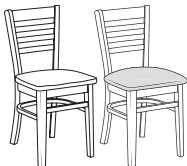

Description	① Model	Specifications	List Price Per Grade			
Armless	373A All Wood	<table border="1"> <thead> <tr> <th>Dimensions</th> <th>D</th> <th>W</th> <th>H</th> </tr> </thead> <tbody> <tr> <td>Overall</td> <td>19 ¼</td> <td>16 ¼</td> <td>32 ¾</td> </tr> <tr> <td>Seat</td> <td>16</td> <td>15 ½</td> <td>18 ¼</td> </tr> </tbody> </table>	<table border="1"> <thead> <tr> <th>Upholstery</th> <th colspan="2">Shipping</th> </tr> </thead> <tbody> <tr> <td>COM Ydg</td> <td>¾</td> <td>Ctn Wt 25</td> </tr> <tr> <td>COL Sq Ft</td> <td>9</td> <td>Cu Ft 9</td> </tr> </tbody> </table>	All Wood $343		
				373C Uph. Seat · horizontal slat back		COM $388
			A $400			
			B $416			
			COL/C $442			
			D $475			
			E $508			
			F $542			
			G $590			
			H $645			
			I $726			
			J $824			
			L1 $602			
			L2 $653			

373A all wood
373C uph. seat

Description	① Model	Specifications	List Price Per Grade			
Barstool	378A All Wood	<table border="1"> <thead> <tr> <th>Dimensions</th> <th>D</th> <th>W</th> <th>H</th> </tr> </thead> <tbody> <tr> <td>Overall</td> <td>22</td> <td>19</td> <td>43 ¾</td> </tr> <tr> <td>Seat</td> <td>16 ¼</td> <td>19</td> <td>29 ½</td> </tr> </tbody> </table>	<table border="1"> <thead> <tr> <th>Upholstery</th> <th colspan="2">Shipping</th> </tr> </thead> <tbody> <tr> <td>COM Ydg</td> <td>¾</td> <td>Ctn Wt 30</td> </tr> <tr> <td>COL Sq Ft</td> <td>9</td> <td>Cu Ft 13</td> </tr> </tbody> </table>	All Wood $412		
				378C Uph. Seat · horizontal slat back · standard with brass scuff plate, also available in polished aluminum or matte black		COM $454
			A $467			
			B $483			
			COL/C $509			
			D $540			
			E $574			
			F $609			
			G $658			
			H $710			
			I $793			
			J $891			
			L1 $668			
			L2 $722