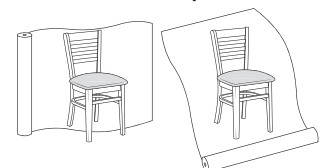

All COM orders must include the following:

- Vendor's name, pattern name and color
- Sample of the fabric attached to order
- Model numbers of items for fabric application
- Special application instructions (e.g., all stripes will be applied front to back unless specified otherwise)
- Customer and purchase order number

Ship prepaid COM material to:
JSI
Attn: COM Dept
932 Mill Street
Jasper, IN 47546

Application of fabric:
Railroaded   Up the Roll