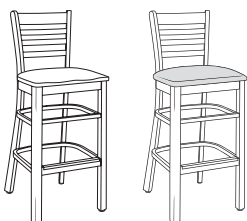

378A all wood
378C uph. seat

To Order, Specify:

- ① Model Number
- ② Wood Species - Maple (M)
- ③ Wood Finish/Paint Color
- ④ Fabric Selection - vendor, pattern and color
- ⑤ Optional Rubber Cushion Nylon Glides - no upcharge

③ Wood Finish/Color Options:

Maple	
CAG Aged Ash Coordinate	CFO Fossil Coordinate
ALE Ale	CGR Graphite Coordinate
AUB Auburn	HRV Harvest
BRL Barley	HEN Henna
CBE Blonde Echo Coordinate	CHL High Line Coordinate
BBN Bourbon	HNY Honey
CBZ Brazilwood Coordinate	CKC Khaki Coordinate
BRW Brownie	LGC Legacy
BRG Brighton	MCH Mocha
BUT Butterscotch	NTO Night Owl
CAN Canyon	NUT Nut Brown
CIN Cinnamon	COA Oatmeal Cook Coordinate
CIT Citron	CPI Pinnacle Walnut Coordinate
CLA Classic	PRL Praline
CCF Coffee Coordinate	SAF Saffron
CLL Collectors	SIE Sienna
CCR Cremello Coordinate	CST Studio Teak Coordinate
DES Desert	TOF Toffee
EAR Earthy	TRF Truffle
ECU Ecru	VEN Venetian
ESP Espresso	CVI Vintage Coordinate
FLX Flax	CWH Walnut Heights Coordinate
CFL Florence Walnut Coordinate	CWE Weathered Ash Coordinate

Paint Color - Add $36 list per item

BKD Backdrop	GRV Greek Villa
BFX Black Fox	GLF Gulf Stream
BWH Bright White	HTB Heartthrob
CGP Cargo Pants	NET Network Gray
CHT Chatroom	NWH Nonchalant White
DSY Daisy	PAR Paradise
DRG Daring	QXP Quixotic Plum
DYN Dynamo	RBZ Relic Bronze
ENG Enigma	SND Sandbank
FRR French Roast	STM Storm
GBY Georgian Bay	TRC Tricorn Black

- ④ See a selection of graded in fabric manufacturers and patterns on pages 20-28 Contact Customer Service for additional fabric options.

Specifications

- Wood species - Maple.
- Seat is upholstered with 1 ½" polyurethane foam and synthetic sheet webbing for added comfort.
- Spiral grooved hardwood dowels with corner blocks, glue and screws.
- Standard with rubber cushion metal glides.