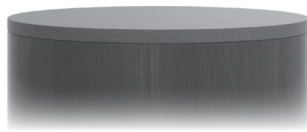

5. Optional Power Center (EC24) - order separately $4094 list

Specify color: Black (B) or White (W)

Note: Power only available on leg models. Cannot be used in conjunction with glass and solid surface tops. (Only with laminate and veneer tops.)