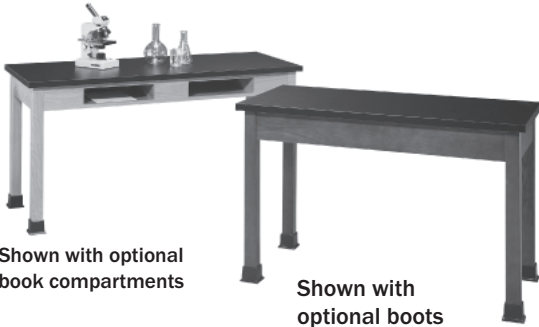

Stockton Tables Order Check List:

Shown with optional book compartments

Shown with optional boots

Specify:

- 1. Model Number
- 2. Wood Species - Red Oak (RO) or Maple (M)
- 3 Wood Finish/Color
- 4 Top Surface Material
- 5. Optional Boots (4) - add \$17 list
- 6. Optional Casters (2) - add \$110 list
- 7. Optional Book Compartments (2) - add \$69 list
- 8. Optional Drawers (2) - add \$136 list
- 7. Optional Premium or Specialty Laminate Tops Available - contact customer service for pricing. Mirrored or gloss laminates not recommended