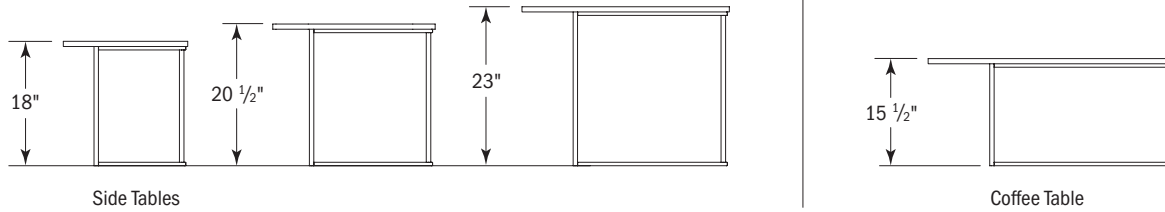

Trail Product Information

Product Overview

Round Nesting Occasional Tables

Hexagon Nesting Occasional Tables

Guitar Pick Nesting Occasional Tables

Table Heights

Side Tables

Coffee Table

Table Shapes

round

sizes available:
 18" dia. - side table
 24" dia. - side table
 30" dia. - side table
 36" dia. - coffee table

hexagon

sizes available:
 15 5/8" x 18" - side table
 20 3/4" x 24" - side table
 26" x 30" - side table
 31 1/4" x 36" - coffee table